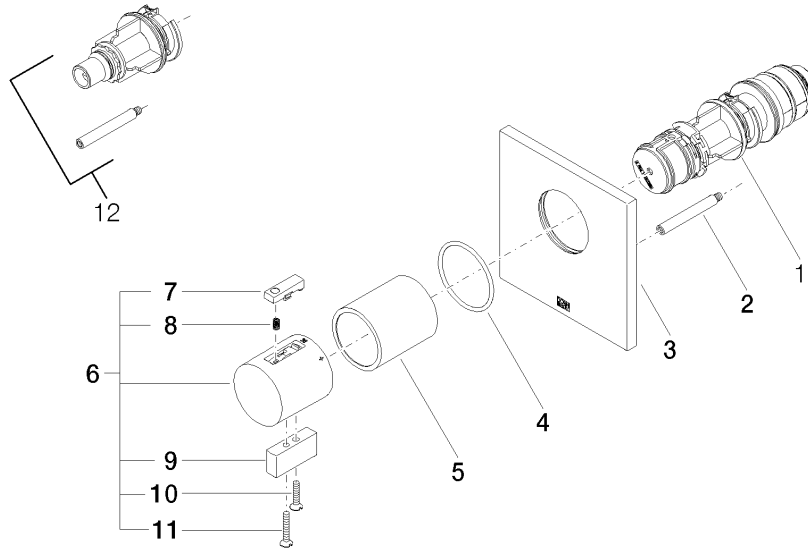

36 501 985

- cover plate 120 x 120 mm
- temperature control handle with safety limit stop at 38°C
- thermostat cartridge

Fits: IMO, MEM, CL.1, CYO

	Chrome	36 501 985-00
	Brushed Platinum	36 501 985-06
	Platinum	36 501 985-08
	Dark Chrome	36 501 985-19
	Brushed Durabronze (23kt Gold)	36 501 985-28
	Matte Black	36 501 985-33
	Brushed Champagne (22kt Gold)	36 501 985-46
	Champagne (22kt Gold)	36 501 985-47
	Brushed Chrome	36 501 985-93
	Brushed Dark Platinum	36 501 985-99

**Required miscellaneous**

**xTOOL Concealed thermostat module without volume control -** 35 503 970 90  
 •max. recess depth 160 mm  
 •min. recess depth 95 mm

**Recommended miscellaneous**

**xGRID Attachment set for integrating in the dry wall construction -** 12 340 970 90

**Required miscellaneous**

**xGRID Installation track 555 mm -** 12 360 970 90

36 501 985

mm [inches]

Certificates

WRAS\_2011026.

DVGW\_DW-  
6512DN0706.

LGA\_29930.

### Spare parts list

No.	Item Number	Name	Quantity used	Delivery time
1	90 15 02 063 00 90	cartridge	1	2
2	90 31 09 095 00 90	bar	1	2
3	09 11 02 196-00	cover	1	60
4	90 14 10 049 00 90	seal	1	2
5	90 21 02 112 00-00	sleeve	1	10
6	04 17 33 006 00-00	handle	1	60
7	90 21 33 011 00-13	handle	1	2
8	90 16 02 027 00 90	spring	1	2
9	09 20 33 006-00	handle	1	10
10	09 30 30 159-00	screw	1	10
11	09 30 30 160-00	screw	1	10
12	12 178 970 90	Extension 46 mm -	1	2